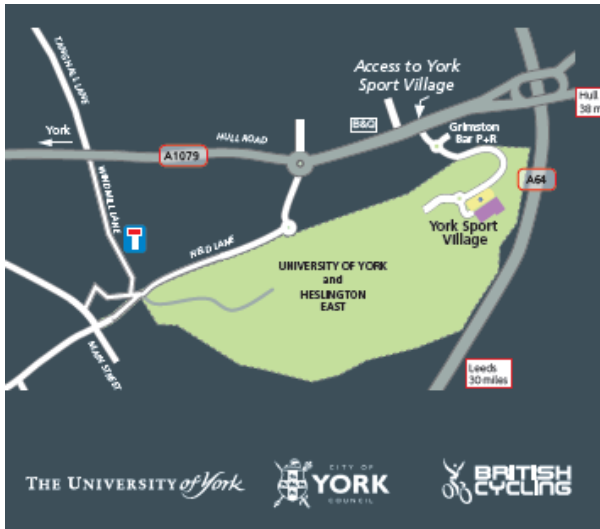

Sports Cafe at York Sport Village

Open Monday-Friday 9am-8pm
Saturday-Sunday 9am-6pm

Nearest Hospital with Accident & Emergency

York Hospitals NHS Foundation Trust, Wigginton Rd, York YO31 8HE, 01904 631313

York Sport Village is 10 minute's drive to York City Centre, there is also a bus service from the Sport Village.

Other things to do!

Check out or pool timetable - http://www.york-sport.com/swim_prices

Visit York City Centre – it's a short walk to the [Park & Ride](#)

15 minutes around the A64 Ring Road there is [Vanagard Shopping Centre](#) or [Designer Outlet](#)

[Sport Village Open for public](#)

[Swimming Timetable](#)

[Visit York](#)

[Buses into York City Centre](#)

[Trip Advisor](#)