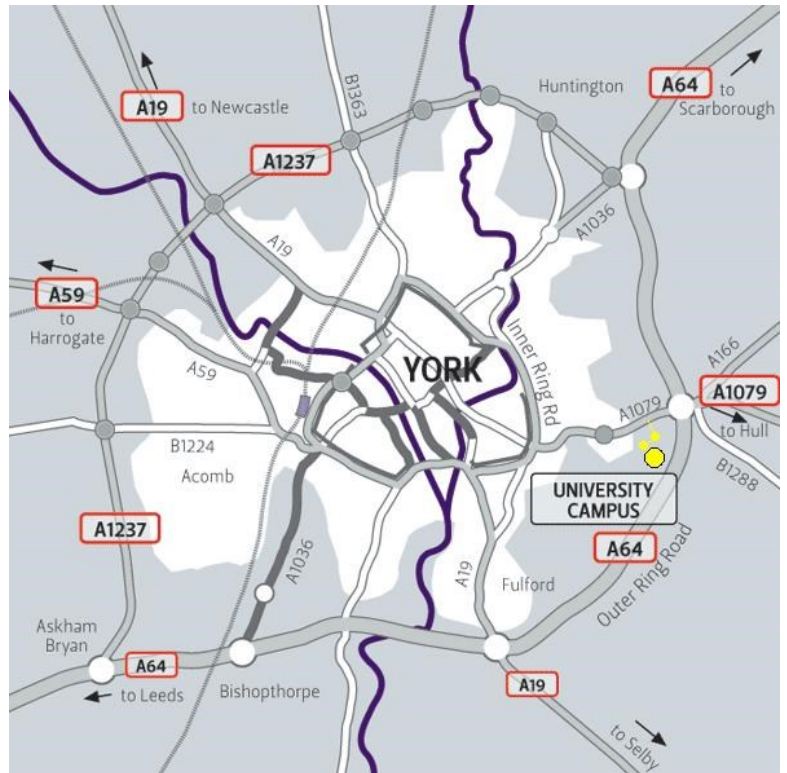

19:25 Race 2 – START (50 minutes)

20:15 Race 2 – ENDS

20:20 PODIUM – Race 1 & 2

20:30 Race 3 – STARTS (20 minutes)

20:50 Race 3 – ENDS

20:55 PODIUM – Race

21:00 close

Map of York Sport Cycle Circuit

Sports Cafe at York Sport Village

Open Monday-Friday 9am-8pm
Saturday-Sunday 9am-6pm

Nearest Hospital with Accident & Emergency

York Hospitals NHS Foundation Trust, Wigginton Rd, York YO31 8HE, 01904 631313

York Sport Village is 10 minute's drive to York City Centre, there is also a bus service from the Sport Village.

Other things to do!

Check out or pool timetable - http://www.york-sport.com/swim_prices

Visit York City Centre – it's a short walk to the [Park & Ride](#)

15 minutes around the A64 Ring Road there is [Vanagard Shopping Centre](#) or [Designer Outlet](#)

[Sport Village Open for public](#)

[Swimming Timetable](#)

[Visit York](#)

[Buses into York City Centre](#)